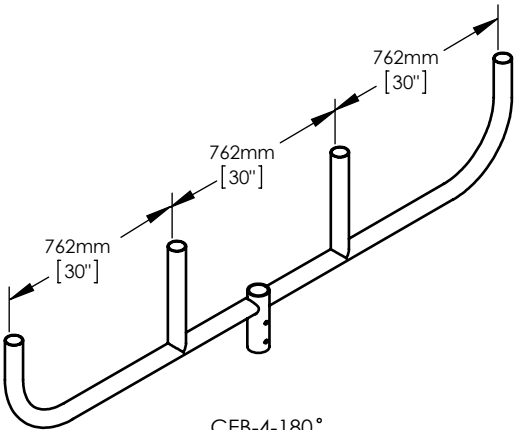

CEB-2-180°

CEB-3-180°

CEB-1 WOOD POLE BRACKET

CEB-3-120°

CEB-1 WALL MOUNT BRACKET

CEB-4-90°

CE-PTA

CEB-4-180°

ACCESSORIES

Standard accessories for fixture mount atop a pole terminating with a $\varnothing 2\text{-}3/8"$ tenon.

Bracket Finish to match base structure.