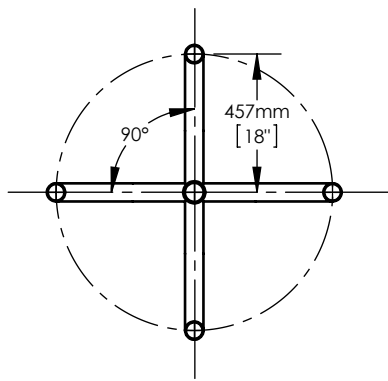

CEB-2-180°

CEB-3-180°

CEB-1 WOOD POLE BRACKET

CEB-3-120°

CEB-1 WALL MOUNT BRACKET

CEB-4-90°

CE-PTA

CEB-4-180°

ACCESSORIES

Standard accessories for fixture mount atop a pole terminating with a $\varnothing 2\text{-}3/8"$ tenon.

Bracket Finish to match base structure.