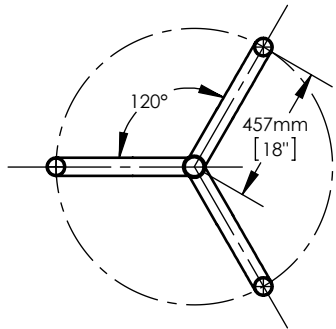

CEB-2-180°

CEB-3-180°

CEB-1 WOOD POLE BRACKET

CEB-3-120°

CEB-1 WALL MOUNT BRACKET

CEB-4-90°

CE-PTA

CEB-4-180°

ACCESSORIES

Standard accessories for fixture mount atop a pole terminating with a $\varnothing 2\text{-}3/8"$ tenon.

Bracket Finish to match base structure.