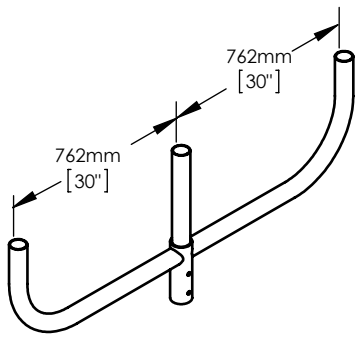

CEB-2-180°

CEB-3-180°

CEB-1 WOOD POLE BRACKET

CEB-3-120°

CEB-1 WALL MOUNT BRACKET

CEB-4-90°

CE-PTA

CEB-4-180°

ACCESSORIES

Standard accessories for fixture mount atop a pole terminating with a $\varnothing 2\text{-}3/8"$ tenon.

Bracket Finish to match base structure.